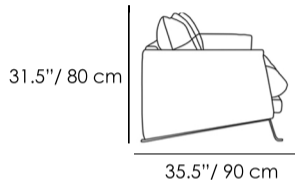

STILE (Mod. 2107)

STELLA (Mod. 505)

ARMCHAIR

SOFA

LOVESEAT