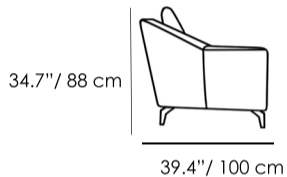

## OXA ( Mod. 1504)

---

DIVEN

ARMCHAIR

LOVESEAT

SOFA