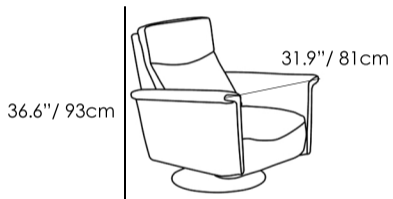

EASY

---

DIVEN

---

33.5 / 85 cm

63" / 160 cm

ARMCHAIR