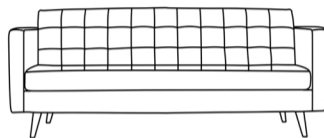

BRIO (Mod. 250)

32.3" / 82 cm

35.9" / 91 cm

VIOLA

32.3" / 82 cm

ARMCHAIR

67" / 170 cm

LOVESEAT

86.7" / 220 cm

SOFA

26" / 65 cm

28" / 72 cm

33" / 84 cm

CHAIR LOUNGE