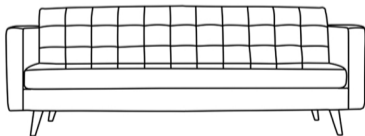

BRIO (Mod. 250)

32.3" / 82 cm

35.9" / 91 cm

VIOLA

32.3" / 82 cm

ARMCHAIR

67" / 170 cm

LOVESEAT

86.7" / 220 cm

SOFA

26" / 65 cm

28" / 72 cm

33" / 84 cm

CHAIR LOUNGE