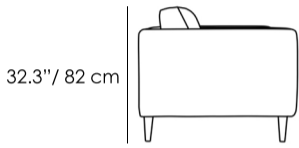

BRIO (Mod. 250)

32.3" / 82 cm

35.9" / 91 cm

VIOLA

32.3" / 82 cm

ARMCHAIR

67" / 170 cm

LOVESEAT

86.7" / 220 cm

SOFA

26" / 65 cm

28" / 72 cm

33" / 84 cm

CHAIR LOUNGE